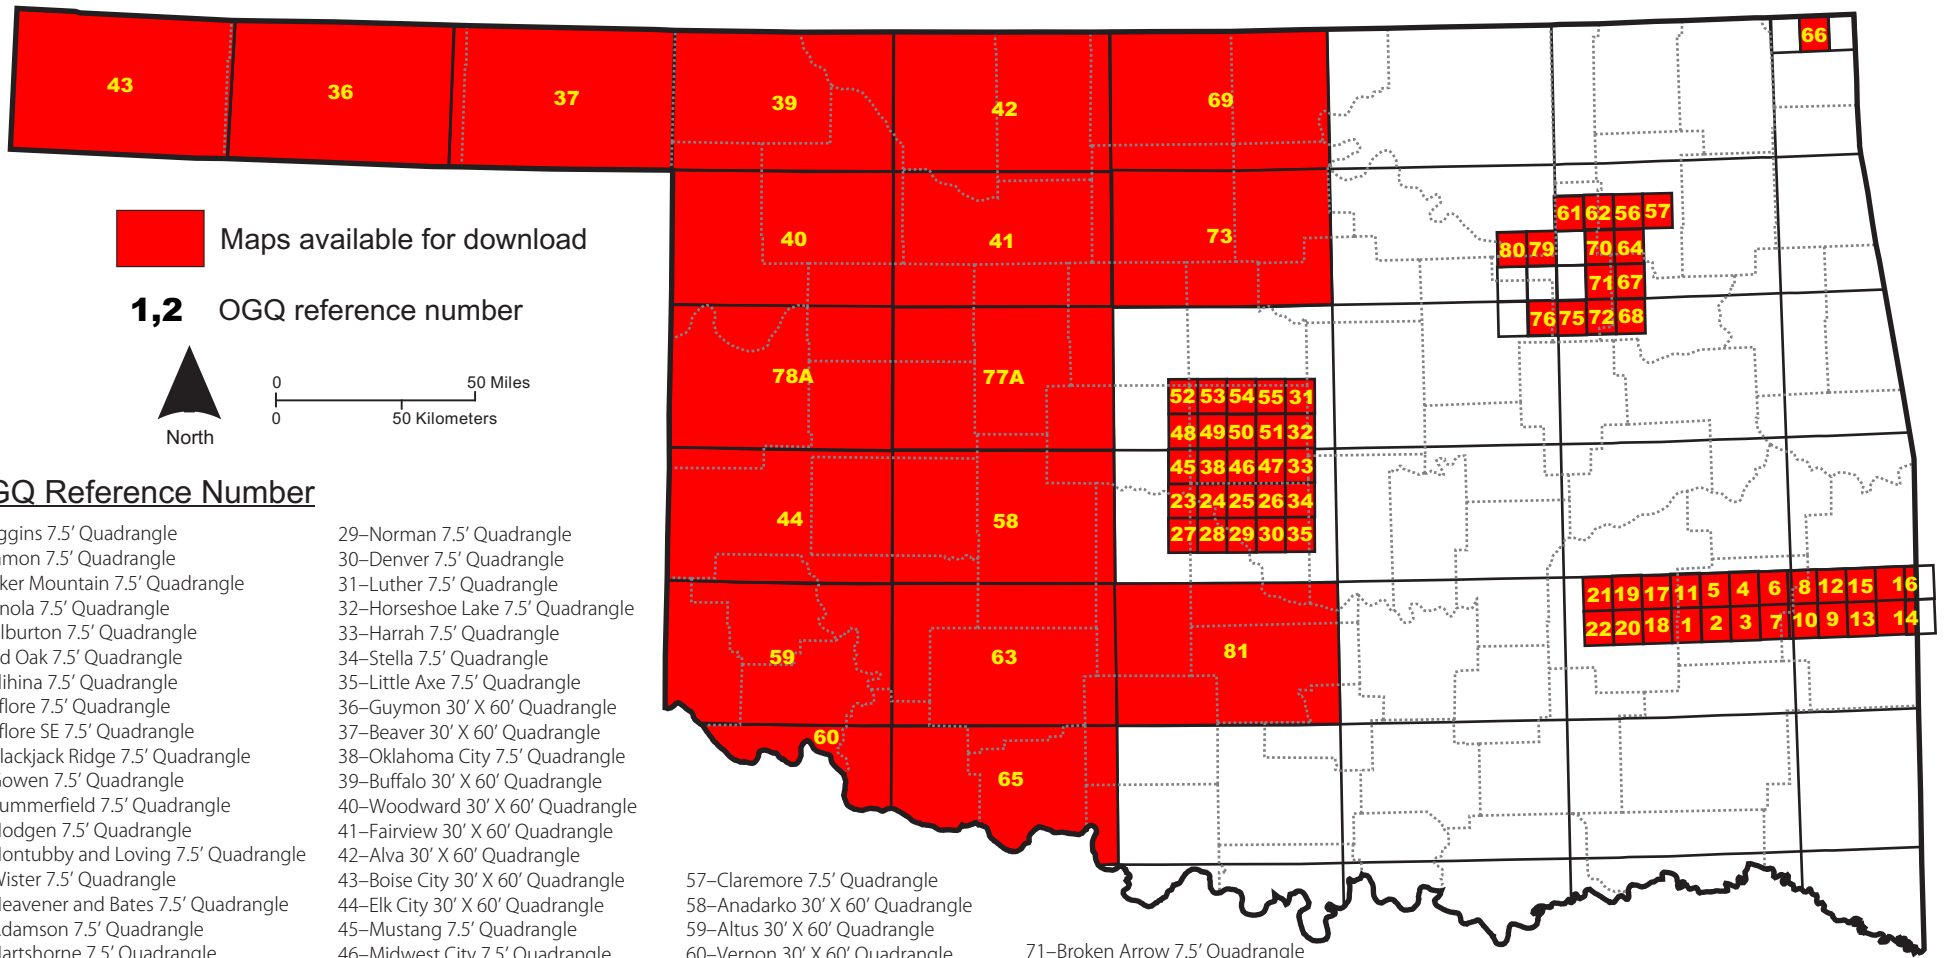

Index Map of Oklahoma Geologic Quadrangles (OGQs)

Available at <http://ogs.ou.edu.geolmapping.php>

 Maps available for download

1,2 OGQ reference number

0 50 Miles
0 50 Kilometers

OGQ Reference Number

- 1–Higgins 7.5' Quadrangle
- 2–Damon 7.5' Quadrangle
- 3–Baker Mountain 7.5' Quadrangle
- 4–Panola 7.5' Quadrangle
- 5–Wilburton 7.5' Quadrangle
- 6–Red Oak 7.5' Quadrangle
- 7–Talihina 7.5' Quadrangle
- 8–Leflore 7.5' Quadrangle
- 9–Leflore SE 7.5' Quadrangle
- 10–Blackjack Ridge 7.5' Quadrangle
- 11–Gowen 7.5' Quadrangle
- 12–Summerfield 7.5' Quadrangle
- 13–Hodgen 7.5' Quadrangle
- 14–Hontubby and Loving 7.5' Quadrangle
- 15–Wister 7.5' Quadrangle
- 16–Heavener and Bates 7.5' Quadrangle
- 17–Adamson 7.5' Quadrangle
- 18–Hartshorne 7.5' Quadrangle
- 19–Krebs 7.5' Quadrangle
- 20–Hartshorne SW 7.5' Quadrangle
- 21–McAlester 7.5' Quadrangle
- 22–Savanna 7.5' Quadrangle
- 23–Oklahoma City SW 7.5' Quadrangle
- 24–Oklahoma City SE 7.5' Quadrangle
- 25–Moore 7.5' Quadrangle
- 26–Franklin 7.5' Quadrangle
- 27–Blanchard 7.5' Quadrangle
- 28–Newcastle 7.5' Quadrangle

- 29–Norman 7.5' Quadrangle
- 30–Denver 7.5' Quadrangle
- 31–Luther 7.5' Quadrangle
- 32–Horseshoe Lake 7.5' Quadrangle
- 33–Harrah 7.5' Quadrangle
- 34–Stella 7.5' Quadrangle
- 35–Little Axe 7.5' Quadrangle
- 36–Guymon 30' X 60' Quadrangle
- 37–Beaver 30' X 60' Quadrangle
- 38–Oklahoma City 7.5' Quadrangle
- 39–Buffalo 30' X 60' Quadrangle
- 40–Woodward 30' X 60' Quadrangle
- 41–Fairview 30' X 60' Quadrangle
- 42–Alva 30' X 60' Quadrangle
- 43–Boise City 30' X 60' Quadrangle
- 44–Elk City 30' X 60' Quadrangle
- 45–Mustang 7.5' Quadrangle
- 46–Midwest City 7.5' Quadrangle
- 47–Choctaw 7.5' Quadrangle
- 48–Bethany SW 7.5' Quadrangle
- 49–Britton 7.5' Quadrangle
- 50–Spencer 7.5' Quadrangle
- 51–Jones 7.5' Quadrangle
- 52–Piedmont 7.5' Quadrangle
- 53–Bethany NE 7.5' Quadrangle
- 54–Edmond 7.5' Quadrangle
- 55–Arcadia 7.5' Quadrangle
- 56–Sageeayah 7.5' Quadrangle