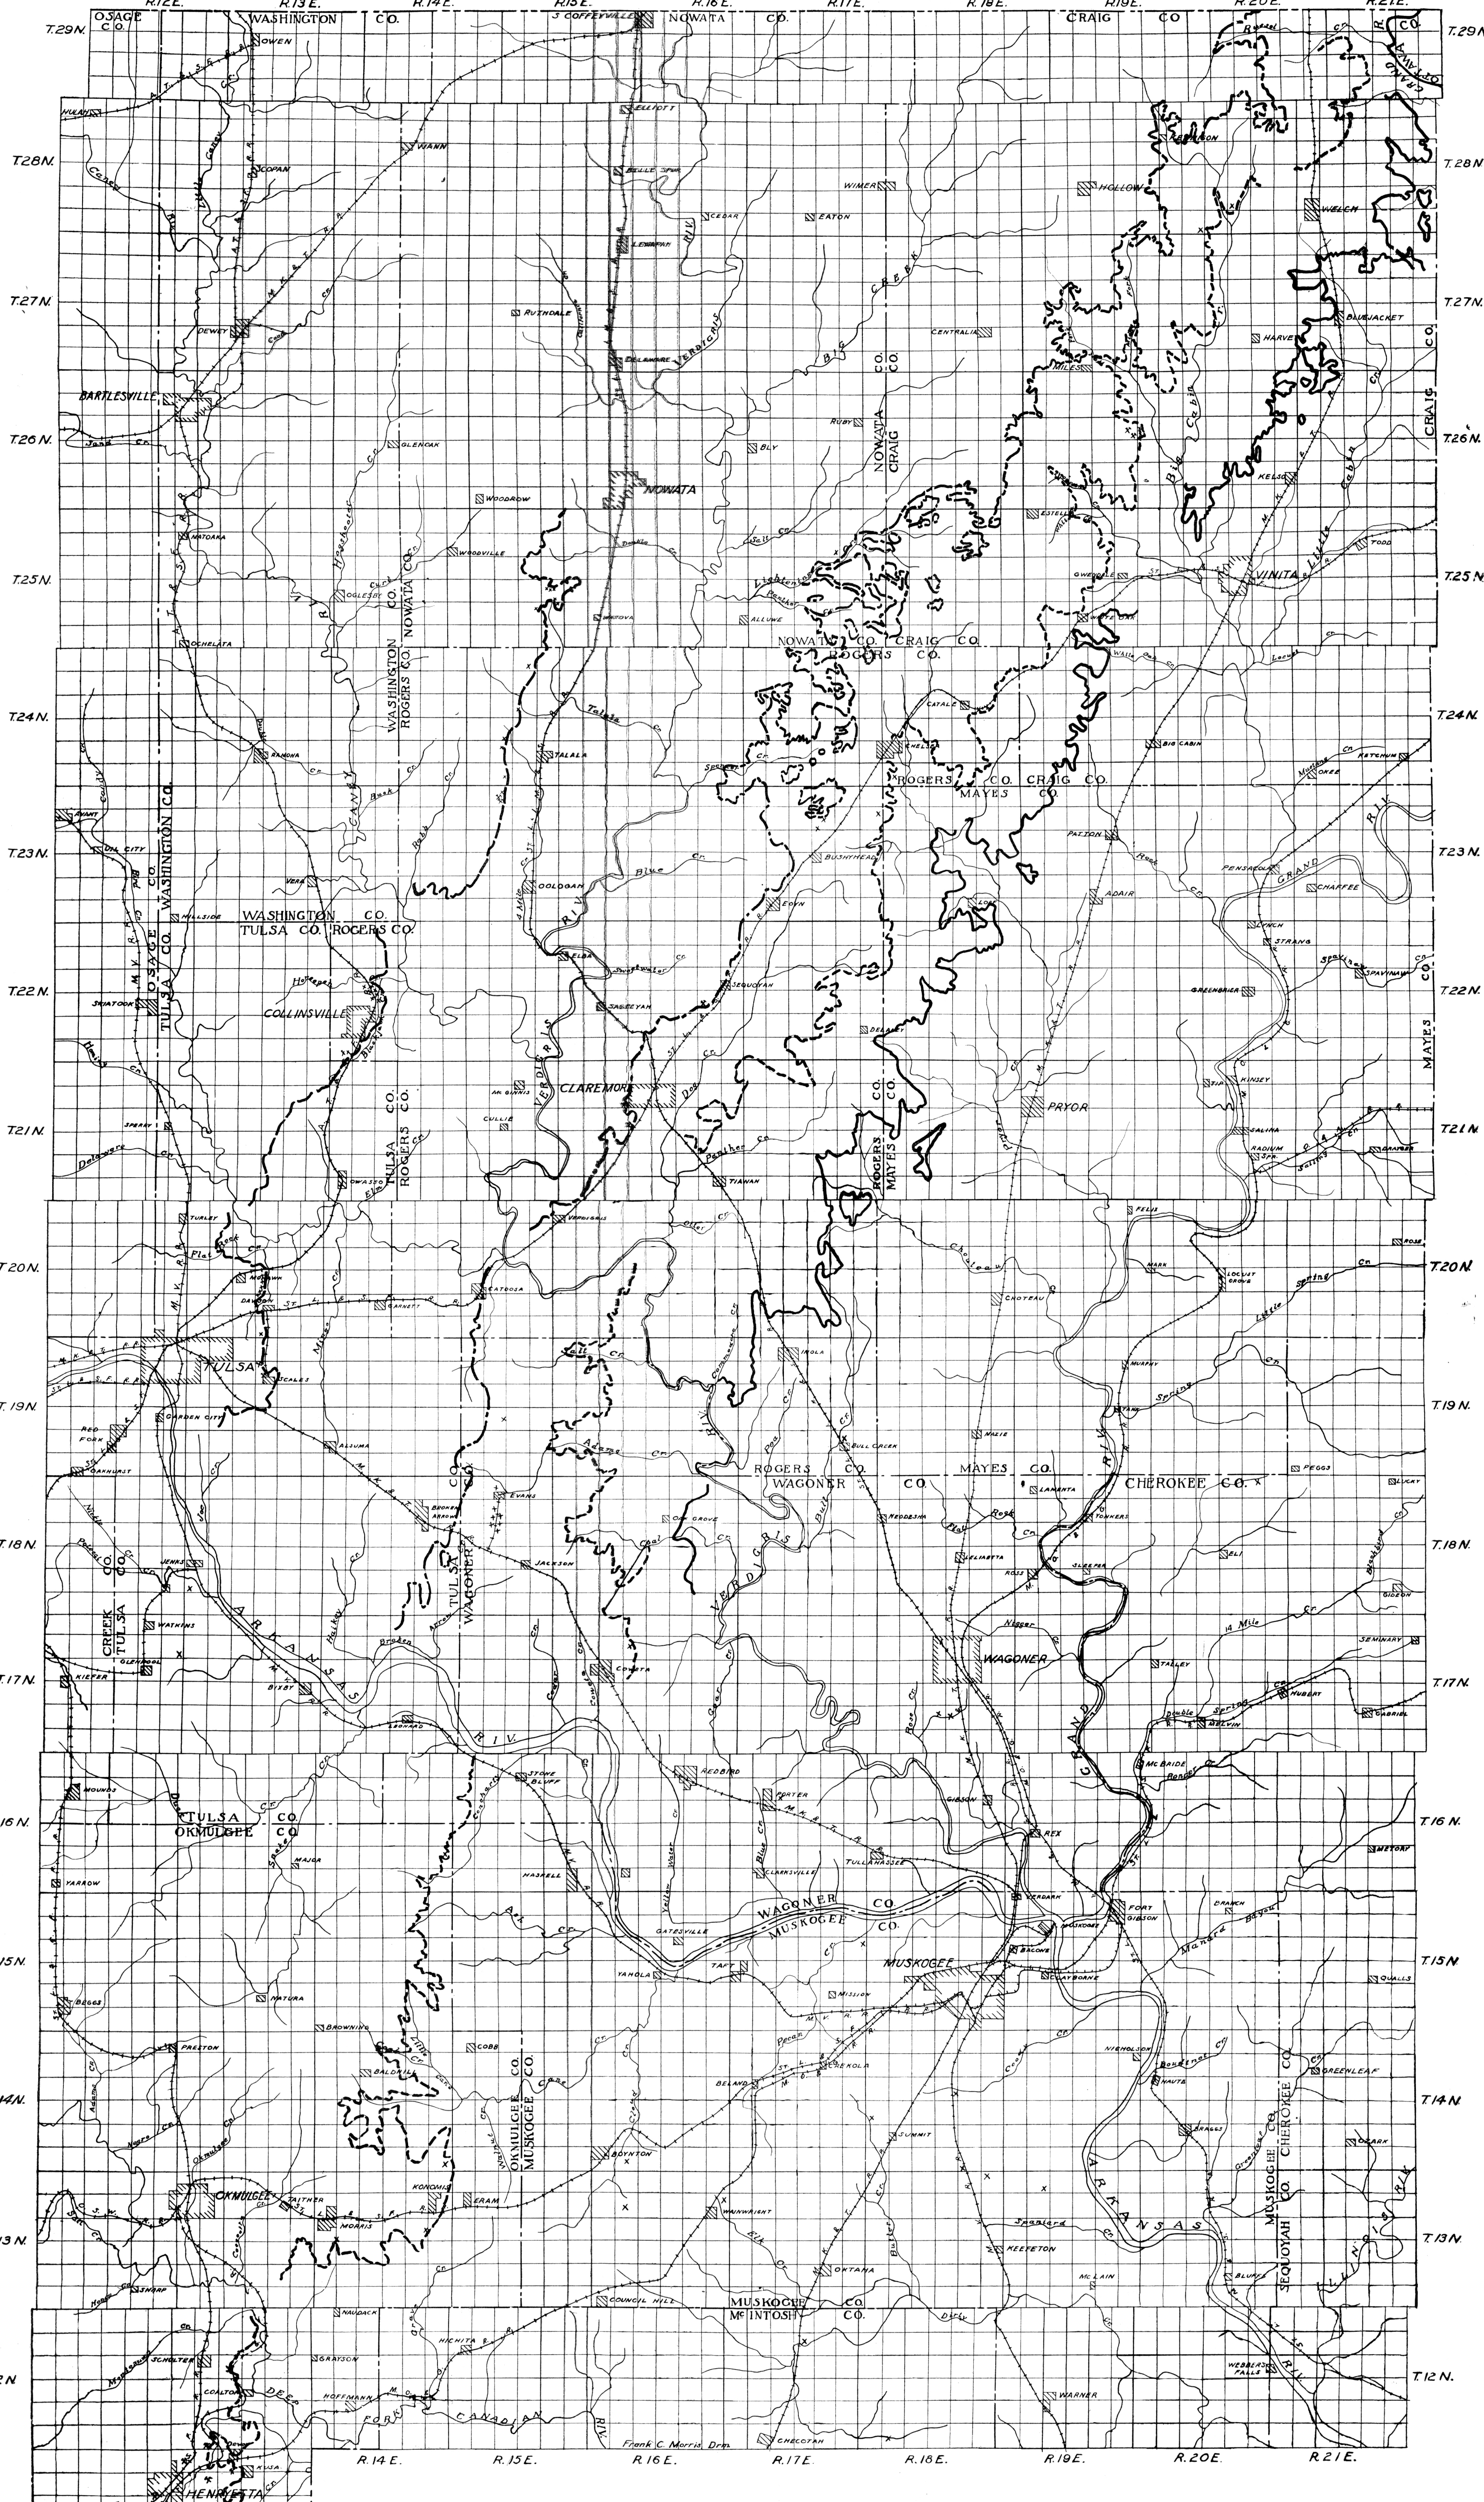

KANSAS

COAL IN NORTHEASTERN OKLAHOMA

OKLAHOMA GEOLOGICAL SURVEY

CHAS N GOULD, DIRECTOR
NORMAN, OKLAHOMA

JUNE, 1926.

Coal Outcrops
By
DWOhern & CLCooper
Base From Topographic Maps
U. S. Geological Survey

LEGEND
 - - - Dawson Coal
 — Ft. Scott Coal
 - - - Cherokee-Henryetta Coal
 - - - Bluejacket Ss. Horizon

Scale of Miles
 0 1 2 3 4 5

x Mine
 x Strip Pit