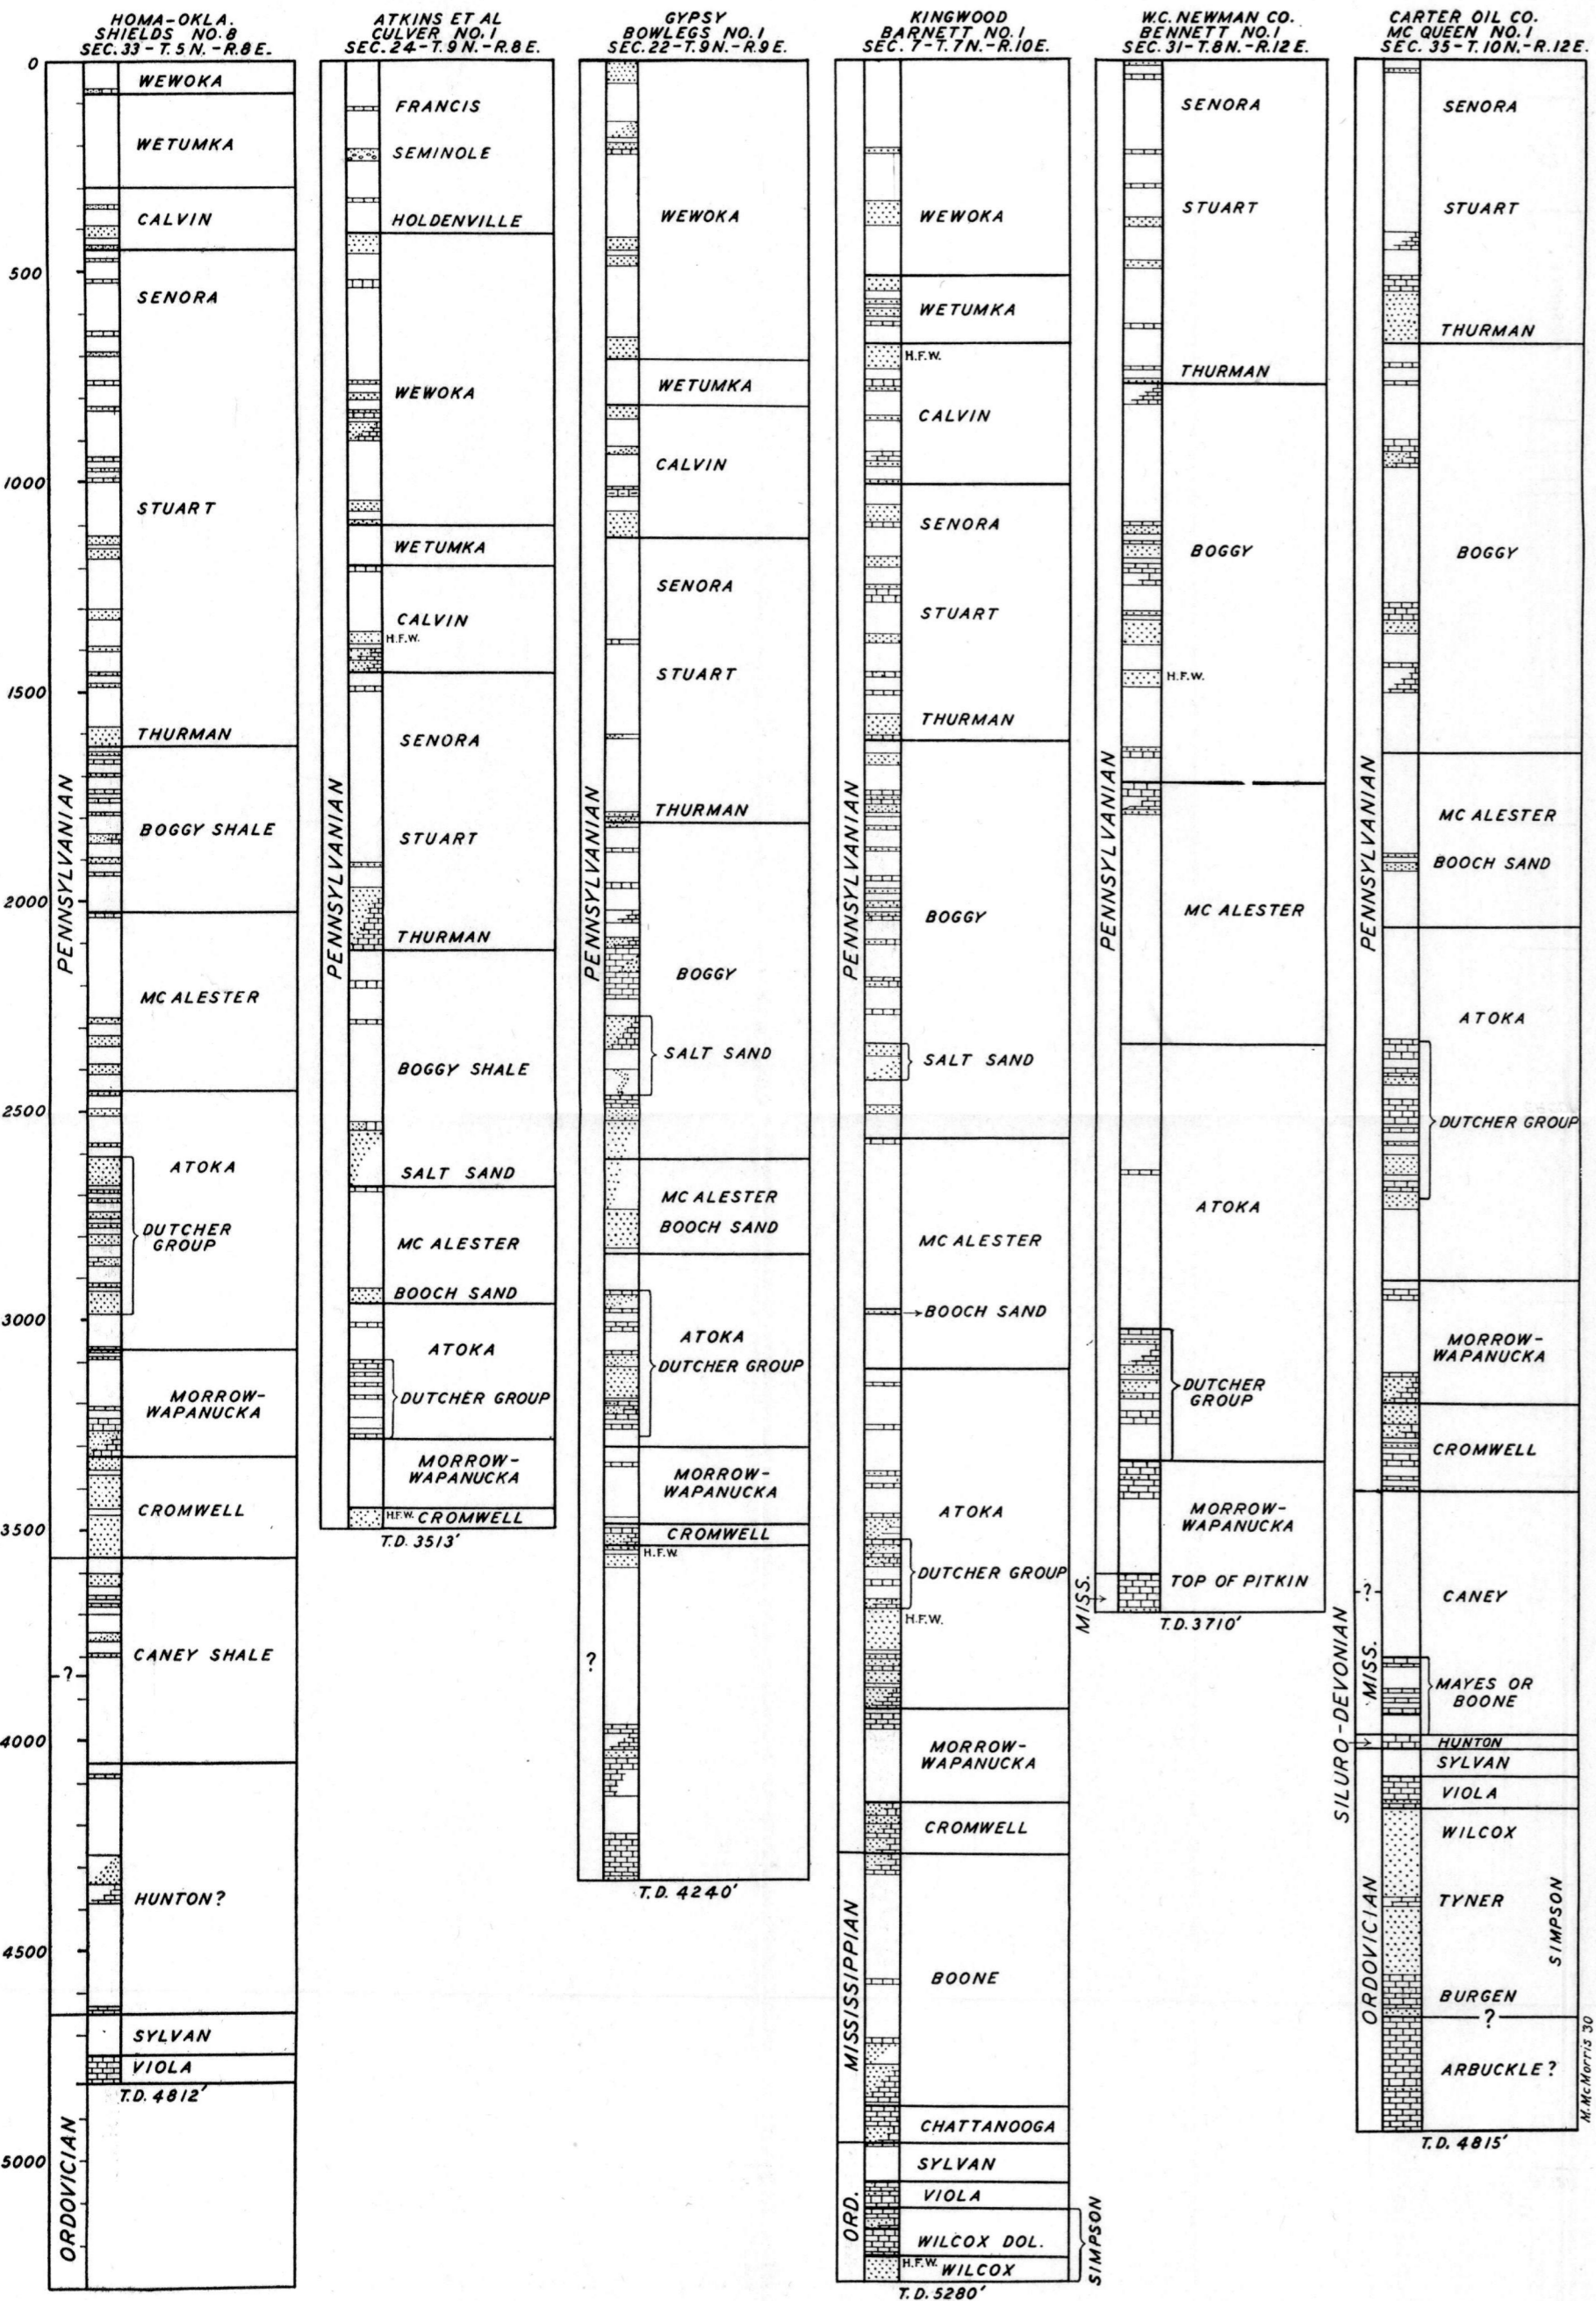

TYPE WELL LOGS IN HUGHES COUNTY

GEOLOGIC MAP OF HUGHES COUNTY BY J. PHILIP BOYLE