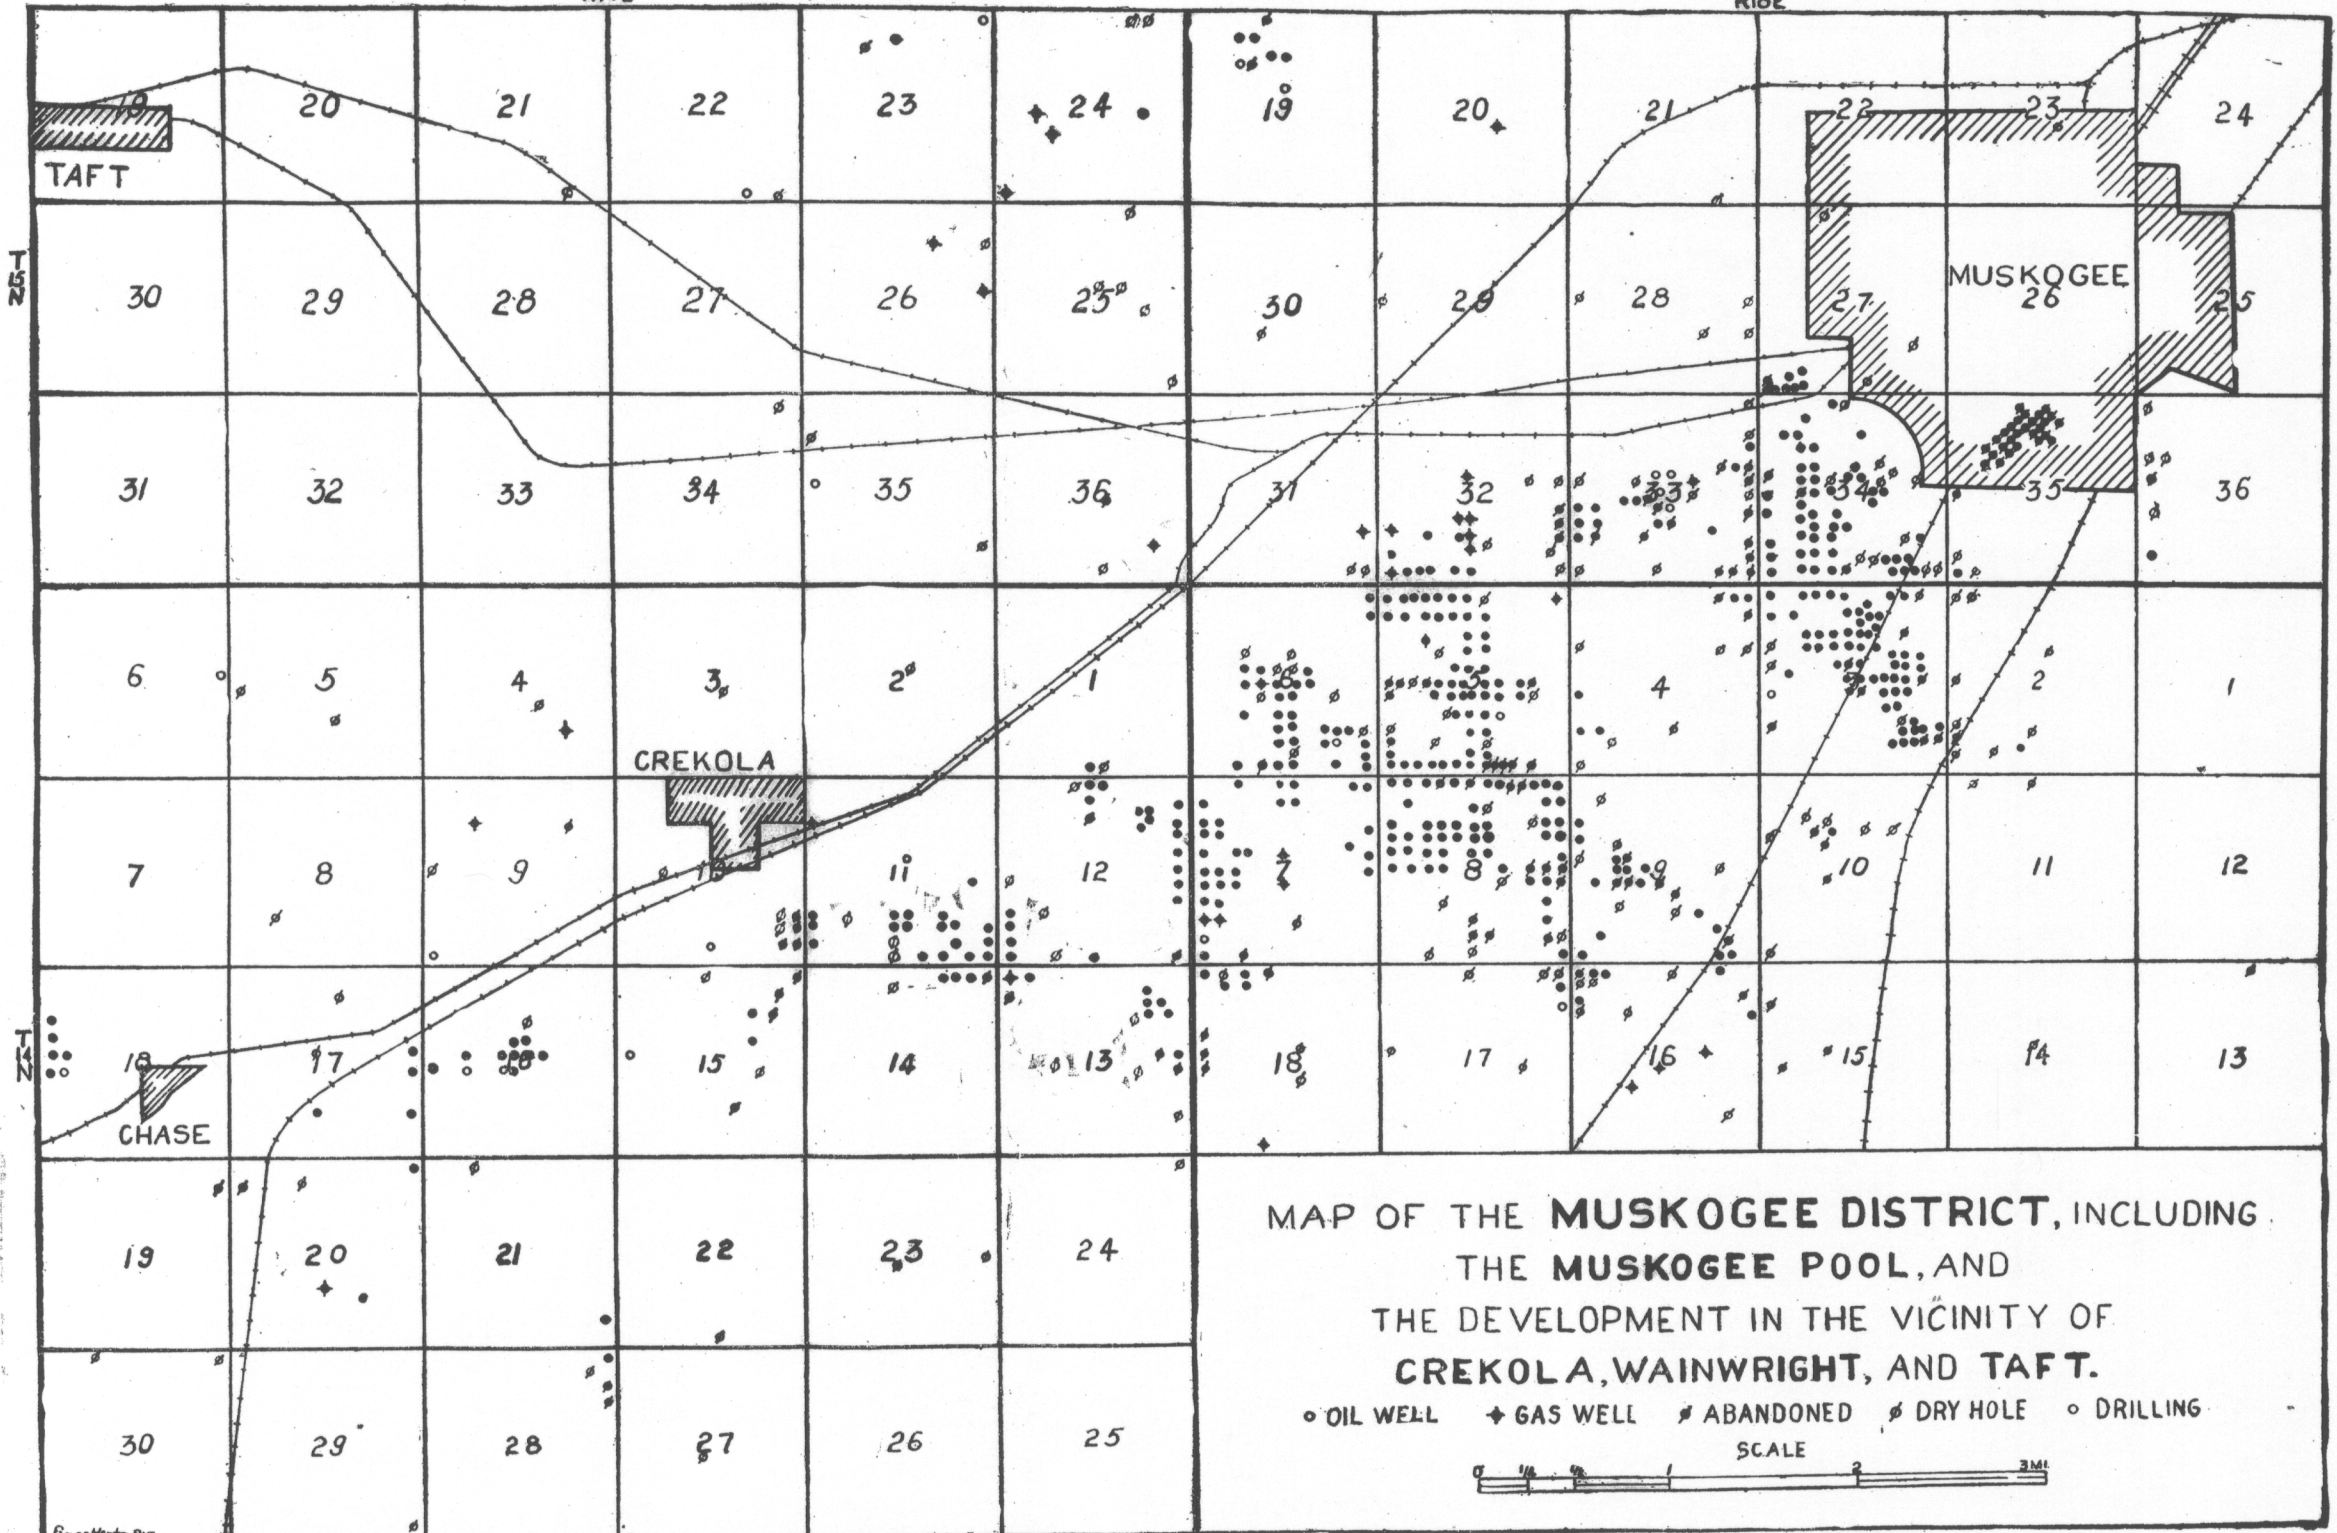

RITE

RIBE

MAP OF THE MUSKOGEE DISTRICT, INCLUDING
 THE MUSKOGEE POOL, AND
 THE DEVELOPMENT IN THE VICINITY OF
 CREKOLA, WAINWRIGHT, AND TAFT.

○ OIL WELL ♦ GAS WELL ■ ABANDONED ◊ DRY HOLE ○ DRILLING

SCALE