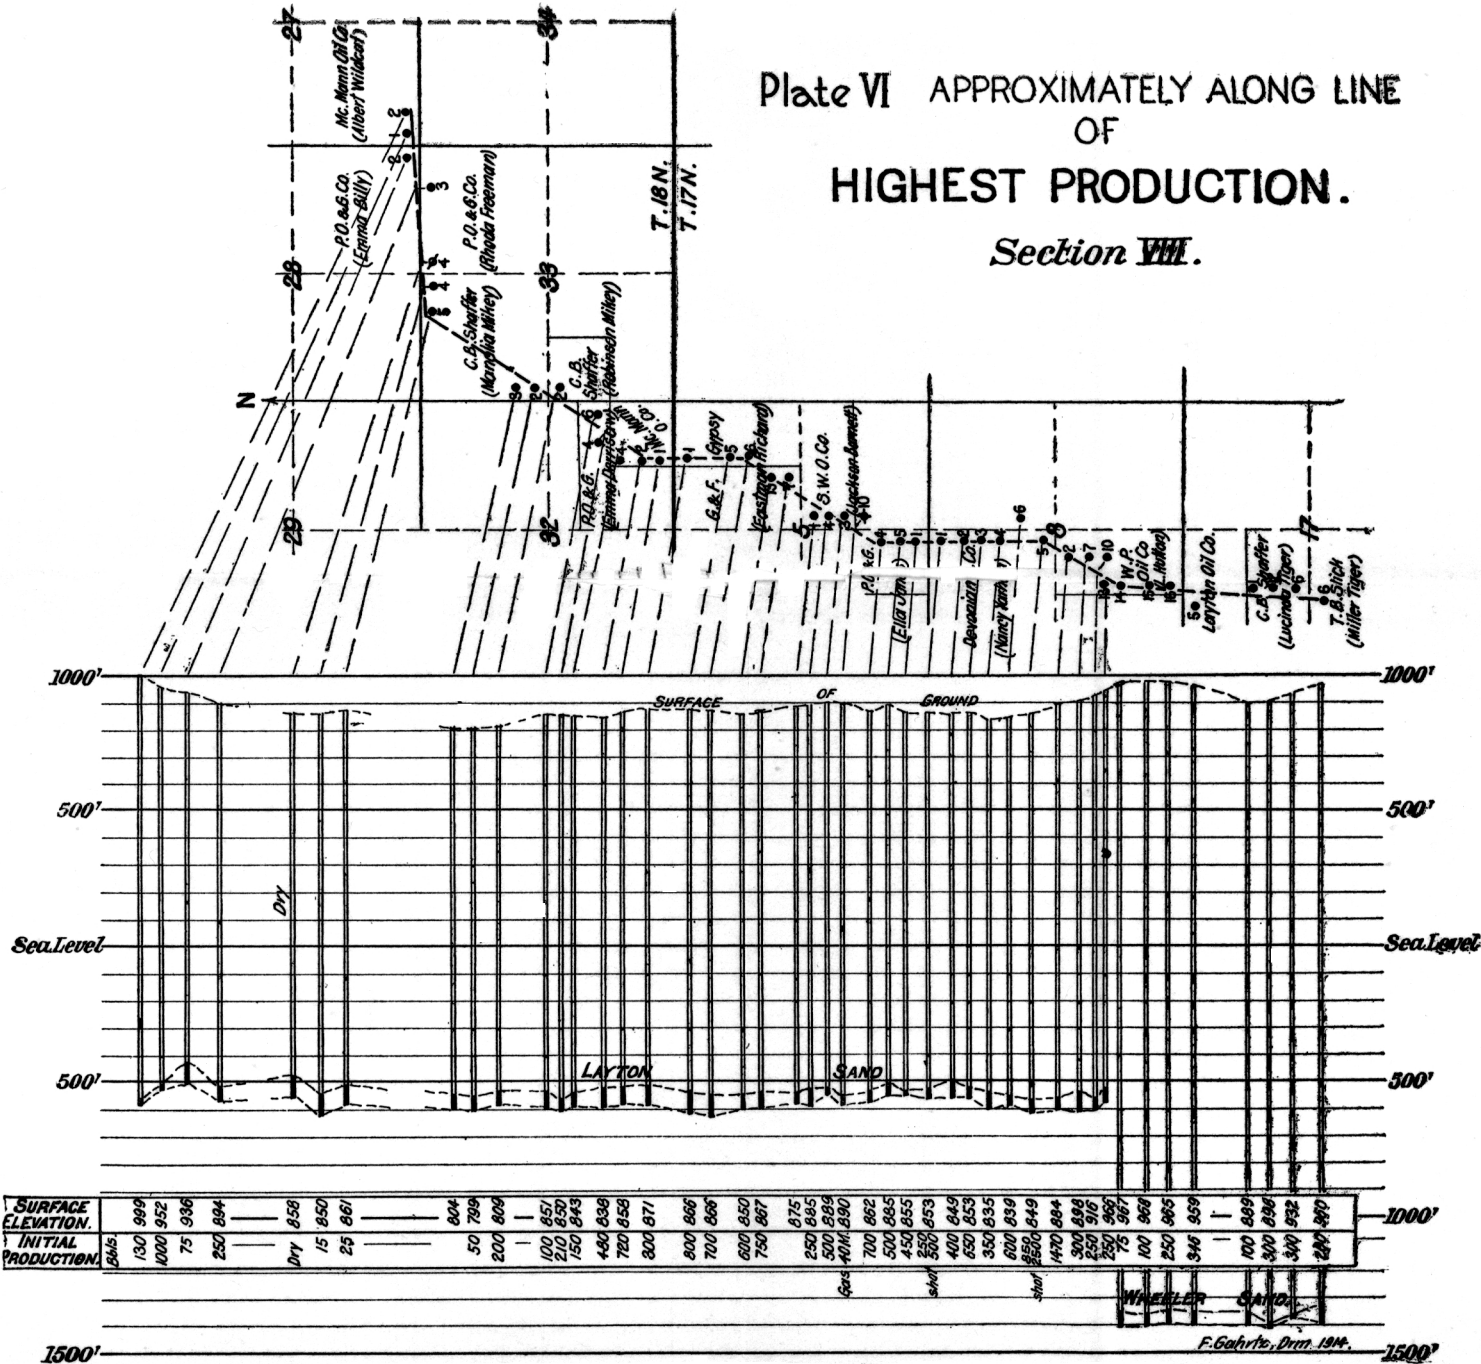

Plate VI APPROXIMATELY ALONG LINE OF HIGHEST PRODUCTION.

Section VIII.

1500'

F. Gahrte, Dmn. 19M.

1500'